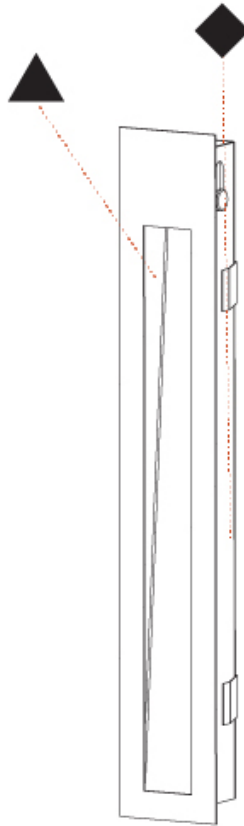

GENERAL

Series: Delight
Subseries: Delight String
Brand: Prolicht
Division: Architectural
Mounting Type: Recessed
Mounting Location: Wall
Subcategory: Step Light

PHYSICAL

Shape: Rectangle
Width (mm): 40
Width (in): 1 9/16
Height (mm): 250
Depth (mm): 26
Height (in): 9 13/16
Depth (in): 1
Ceiling Thickness (mm): 10 / 12 / 15
Ceiling Thickness (in): 3/8 or 1/2 or 9/16
Min. Recessing Depth (mm): 30
Min. Recessing Depth (in): 1 3/16
Light Distribution: Asymmetric
Weight (kg): .83
Weight (lbs): 1.8
Fixture Finish: SSR / BKV / CWI / CRY / HAB / UFT / ITA / RUA / FTG / MYG / LOD / PUS / FRO / FUP / KIA / POP / BLS / SPG / MEY / GOH / GUM / CHC / COM / ABZ / JAG / OBR / MOS / ROR
Fixture Material: Aluminum
Cut-out Measurements: 240mm / 9 7/16" x 34mm / 1 5/16"

GENERAL

Series: Delight
 Subseries: Delight String Wide
 Brand: Prolicht
 Division: Architectural
 Mounting Type: Recessed
 Mounting Location: Wall
 Subcategory: Step Light

PHYSICAL

Shape: Rectangle
 Length (mm): 250
 Length (in): 9 ¹³/₁₆
 Width (mm): 40
 Width (in): 1 ⁹/₁₆
 Height (mm): 250
 Depth (mm): 26
 Height (in): 9 ¹³/₁₆
 Depth (in): 1
 Ceiling Thickness (mm): 10 / 12 / 15
 Ceiling Thickness (in): 3/8 or 1/2 or 9/16
 Min. Recessing Depth (mm): 30
 Min. Recessing Depth (in): 1 ³/₁₆
 Light Distribution: Asymmetric
 Weight (kg): .83
 Weight (lbs): 1.8
 Fixture Finish: SSR / BKV / CWI / CRY / HAB / UFT / ITA / RUA / FTG / MYG / LOD / PUS / FRO / FUP / KIA / POP / BLS / SPG / MEY / GOH / GUM / CHC / COM / ABZ / JAG / OBR / MOS / ROR
 Fixture Material: Aluminum
 Cut-out Measurements: 240mm / 9 7/16" x 34mm / 1 5/16"

DELIGHT STRING WIDE RECESSED

A35699-

PROJECT _____

TYPE _____

SPECIFIER _____

QUANTITY _____

DATE _____

A